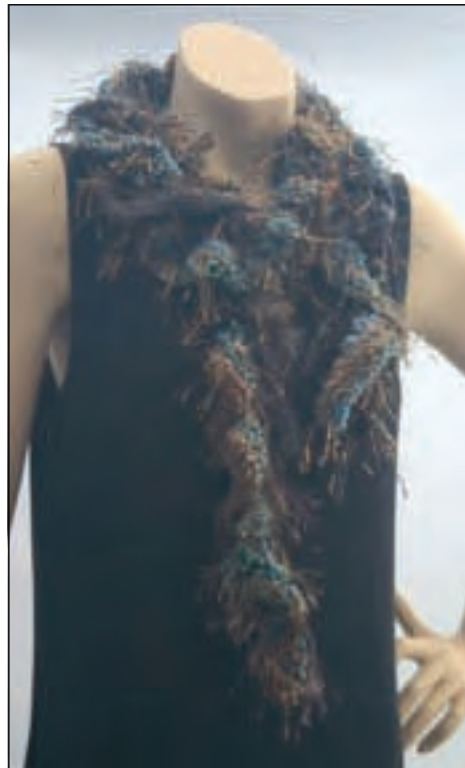

**SP2A, Diagonal Scarf (left)  
& Diamonds Hat (top)  
Woodlands Wild Stuff,  
Mocha Andee,  
Woodlands Galaxy**

**SP2B  
Stuff Ruffled Scarf  
Mink & Woodlands, left;  
Tahoe, far left**

**SP2C**  
**Stuff Shaped Bag**  
**Wild Stuff Ebony**

**SP2D**  
**Stuff Plus Vest**  
**Cool Stuff Terra Cotta &**  
**Bolero Terra Cotta**

**SP2E**  
**Stuff Plus Sleeves**  
**Wild Stuff Denim &**  
**Andee Denim**