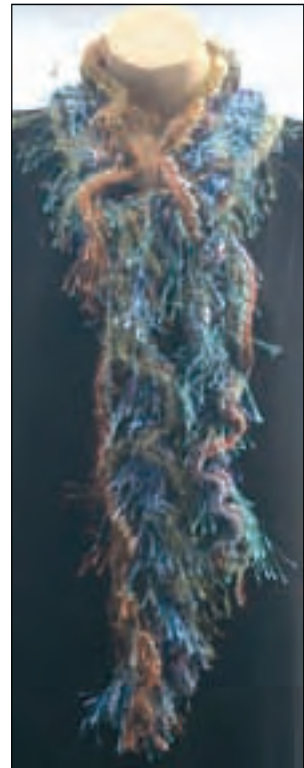

**SP2A, Diagonal Scarf (left)  
& Diamonds Hat (top)  
Woodlands Wild Stuff,  
Mocha Andee,  
Woodlands Galaxy**

**SP2B  
Stuff Ruffled Scarf  
Mink & Woodlands, left;  
Tahoe, far left**

**SP2C**  
**Stuff Shaped Bag**  
**Wild Stuff Ebony**

**SP2D**  
**Stuff Plus Vest**  
**Cool Stuff Terra Cotta &**  
**Bolero Terra Cotta**

**SP2E**  
**Stuff Plus Sleeves**  
**Wild Stuff Denim &**  
**Andee Denim**