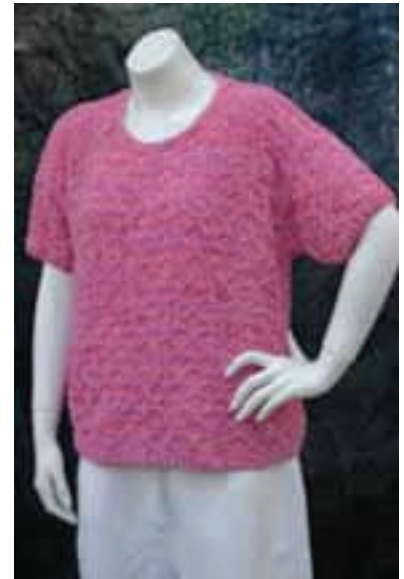

3601 Basketweave Shell  
Flash or Dover

3602 Waffle Stitch Shell  
1/2" Ribbon or Galaxy

3603 Quilted Tee  
Carnival

3604 Boxy Trio  
Carnival, Slique, Diana

3605 Cabled Tee  
Light Stuff

3606 Lace Cardigan  
Collage

3606 Lace Vest  
Collage

3607 Butterfly Tunic  
Collage

3608 Bordered Tee  
Athena

3609 Cap Sleeved Tee  
Trieste

3609 Short Sleeved Tee  
Trieste

3610 Skirt  
Light Stuff

3611 Mitered Jacket  
Pearls

3612 Asymmetrical Poncho  
Dover & Biwa