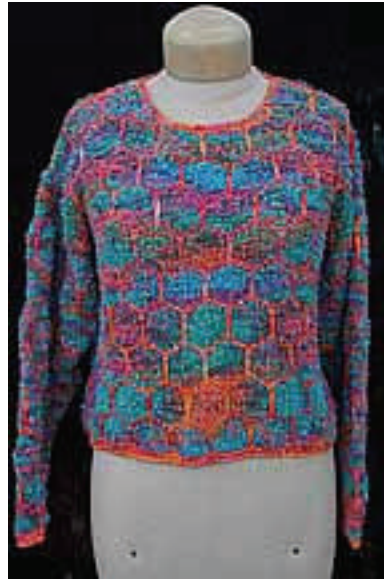

3301 Ribbons Ruana
1/4" Sparkle, Rococo, Fern, Bubbles,
Cleo, Charmeuse, Super Dazzle

3302 Dover Peplum Sweater

3303 Dover Twin Set

3303 Dover Tee

3304 Bubbly Chevron
Savannah, Bubbles, Pebbles

3305 Mock Rib Tee
Savannah

3306 Trio Sweater
Diana, Slique, Biwa

3306 Trio Sweater
Diana, Biwa, Super Dazzle

3307 Collared Sweater
Pearls or Flash and Stuff™

3308 Ribbon Tee
1/4" Ribbon and Luna

3309 Tweedy Tee
Bon Bon & Luna or Lunette

3310 Fringed Jacket
Wild, Cool or Neat Stuff™
1/2" Sparkle Ribbon

3311 Honeycomb Sweater
Long Sleeved
Ruffles and Charmeuse

3311 Honeycomb Sweater
Short Sleeved
Ruffles and Charmeuse