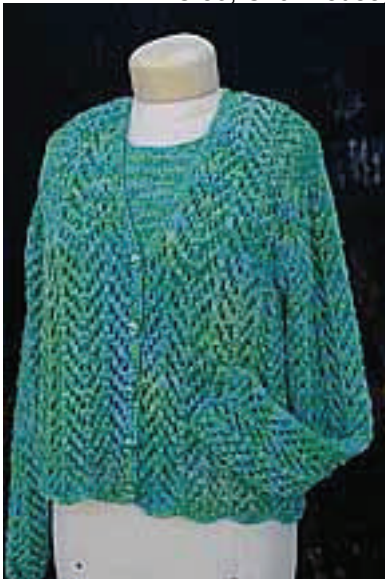

3301 Ribbons Ruana
1/4" Sparkle, Rococo, Fern, Bubbles,
Cleo, Charmeuse, Super Dazzle

3302 Dover Peplum Sweater

3303 Dover Twin Set

3303 Dover Tee

3304 Bubbly Chevron
Savannah, Bubbles, Pebbles

3305 Mock Rib Tee
Savannah

3306 Trio Sweater
Diana, Slique, Biwa

3306 Trio Sweater
Diana, Biwa, Super Dazzle

3307 Collared Sweater
Pearls or Flash and Stuff™

3308 Ribbon Tee
1/4" Ribbon and Luna

3309 Tweedy Tee
Bon Bon & Luna or Lunette

3310 Fringed Jacket
Wild, Cool or Neat Stuff™
1/2" Sparkle Ribbon

3311 Honeycomb Sweater
Long Sleeved
Ruffles and Charmeuse

3311 Honeycomb Sweater
Short Sleeved
Ruffles and Charmeuse