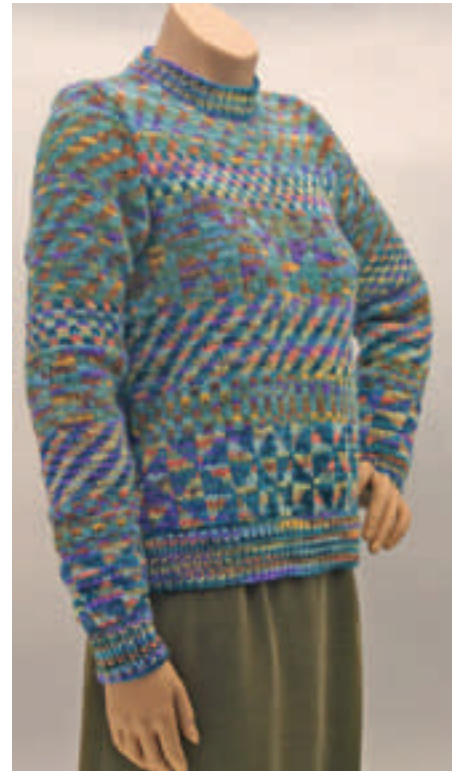

- 4201 Swingin' Style** (above left)
Alpine Curlz, Moss Neat Stuff
- 4202 Easy Elegance** (above middle)
Olive Velvet, Woodlands Flirt
- 4203 Spiral Wrap** (above right & cover)
Thunderclap Flirt or
Tahoe Indulgence
- 4204 Ruffled Shrug** (right)
Cabernet Angora OR
Mink Velvet OR
Moss Indulgence

- 4025
Melissa's Shawl**
Sagebrush Kid Slique
& Sierra Galaxy, left

- Tumbleweed
Indulgence &
Alpine Galaxy, right

4206 Swing Cardigan, above
Highlands Kid Slique

4206 Swing Cardigan, above
Peacock Indulgence

4207 Double Hourglass Pullover, above
Kashmir Fog

4208 Trio Tied Jacket
Alpine Dover
Tumbleweed Kid Mohair
Mozambique Twig

4209 Pinstripes & Puckers Pullover
Sagebrush Frost
Alpine Azalea

4210 Dynamic Directions Jacket
Nevada Surf
Tahoe Bubbles
Garden Pebbles

4211 Kaleidoscope Pullover

Andee: 4 colors total

Left: Rio Fantasy, Aruba,
Periwinkles, Captiva

Right: Peacock, Tahoe,
Blue Lagoon, Mojave

4212 Lacy Wrap Worn Three Ways
2 Sierra Lace Wool